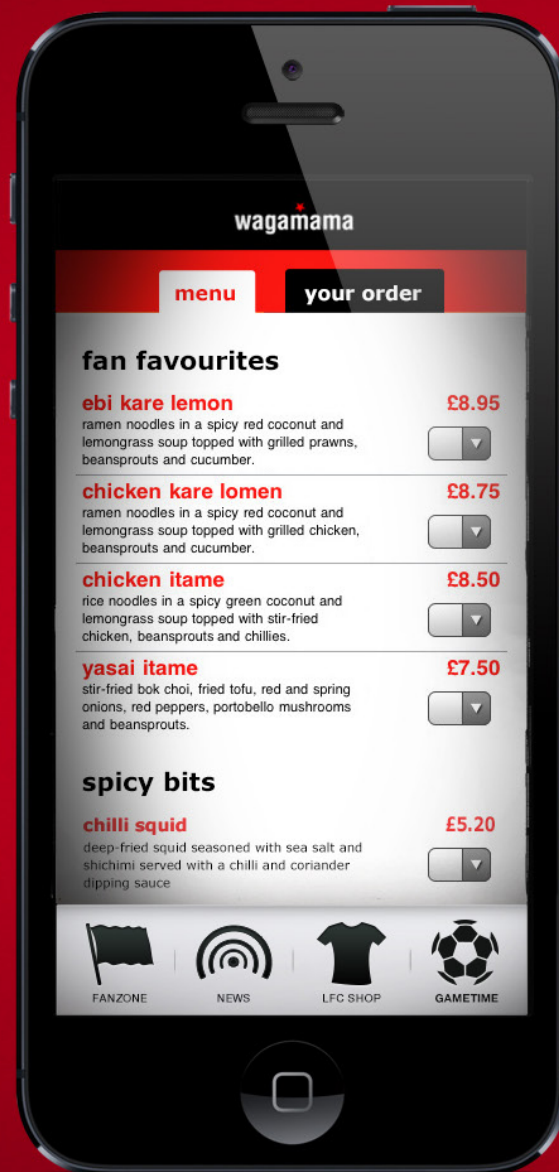

wagamama

menu

your order

fan favourites

ebi kare lemon

£8.95

ramen noodles in a spicy red coconut and lemongrass soup topped with grilled prawns, beansprouts and cucumber.

chicken kare lomen

£8.75

ramen noodles in a spicy red coconut and lemongrass soup topped with grilled chicken, beansprouts and cucumber.

chicken itame

£8.50

rice noodles in a spicy green coconut and lemongrass soup topped with stir-fried chicken, beansprouts and chillies.

yasai itame

£7.50

stir-fried bok choy, fried tofu, red and spring onions, red peppers, portobello mushrooms and beansprouts.

spicy bits

chilli squid

£5.20

deep-fried squid seasoned with sea salt and shichimi served with a chilli and coriander dipping sauce

FANZONE

NEWS

LFC SHOP

GAMETIME