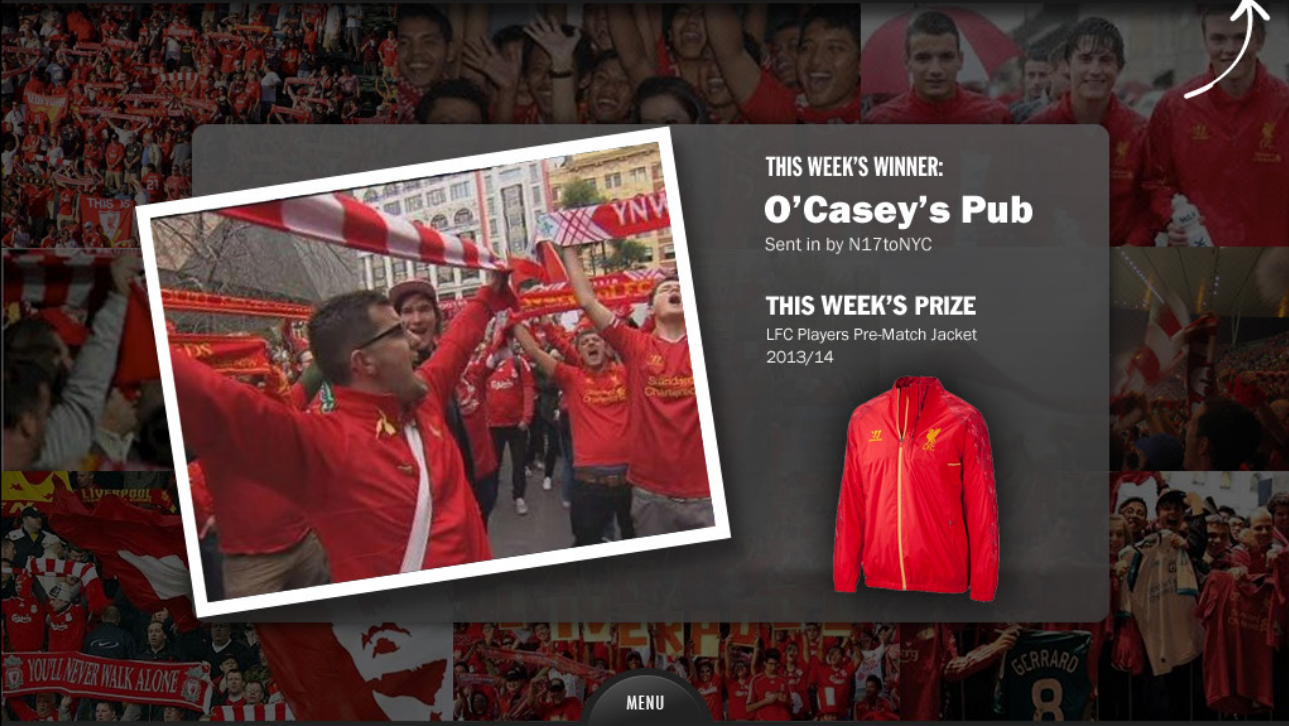

THIS WEEK'S WINNER:
O'Casey's Pub
Sent in by N17toNYC

THIS WEEK'S PRIZE
LFC Players Pre-Match Jacket
2013/14

MENU

THE OFFICIAL
LIVERPOOL FC
SHOP

FOUL PLAY
CHALLENGE

UPLOAD & WIN

Transfers
& **LOANS**