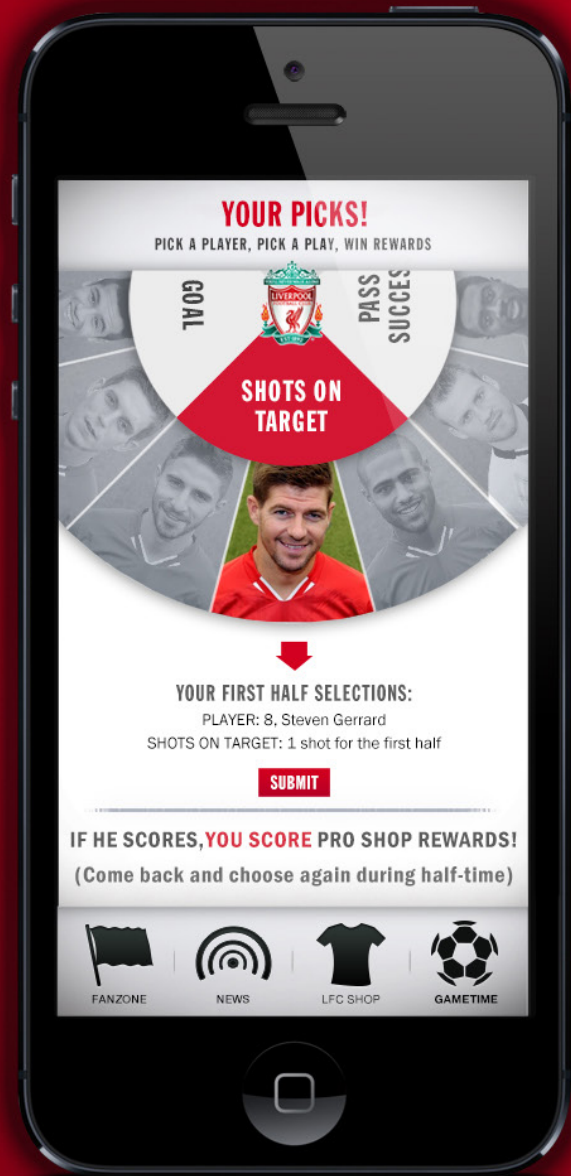

YOUR PICKS!

PICK A PLAYER, PICK A PLAY, WIN REWARDS

GOAL

SHOTS ON TARGET

PASS SUCCESS

Liverpool FC crest

Grid of player portraits with Steven Gerrard highlighted in red.

YOUR FIRST HALF SELECTIONS: