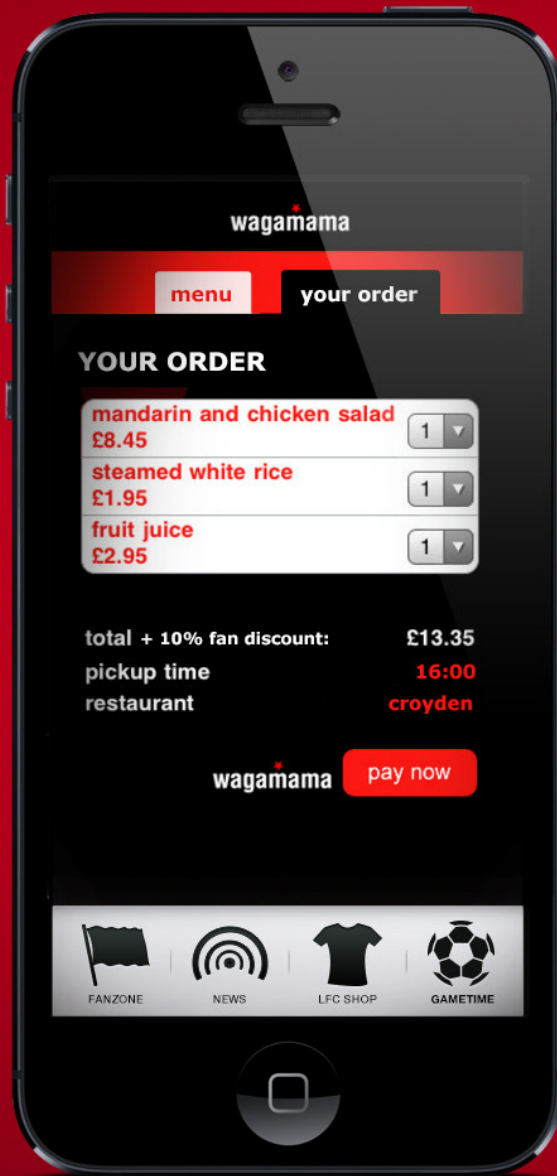

FANZONE

NEWS

LFC SHOP

GAMETIME

wagamama

menu

your order

YOUR ORDER