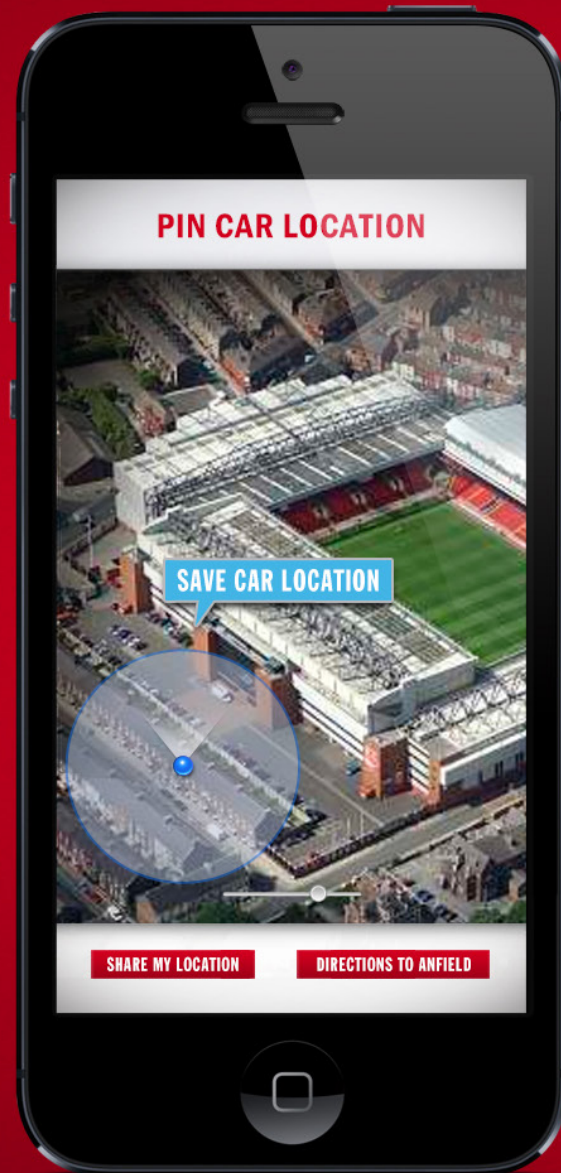

Sed ut perspiciatis unde omnis
iste natus error sit accusantium

£20.00

ADD TO BASKET

WHAT A GREAT SHOT! BE

FUTURE SCENARIO

Fully integrated game experience

"ANFIELD" GEO COUPONS

SEATING-SECTION GEO COUPONS