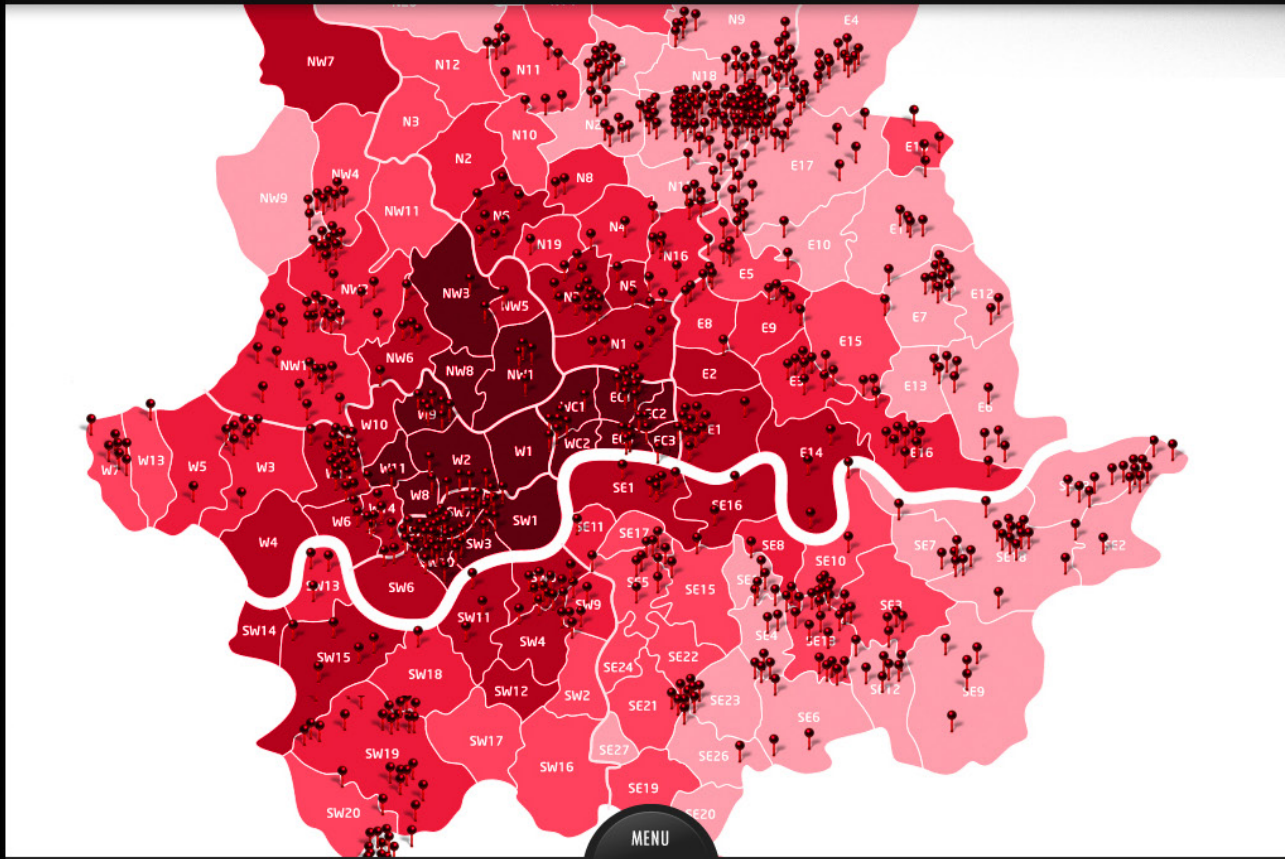

SEAT NO. **223,450**

(Your seat is automatically enrolled for today's raffle)

MENU

iPad

4:20 PM

223,450 FANS LOGGED IN

Select a city

iPad