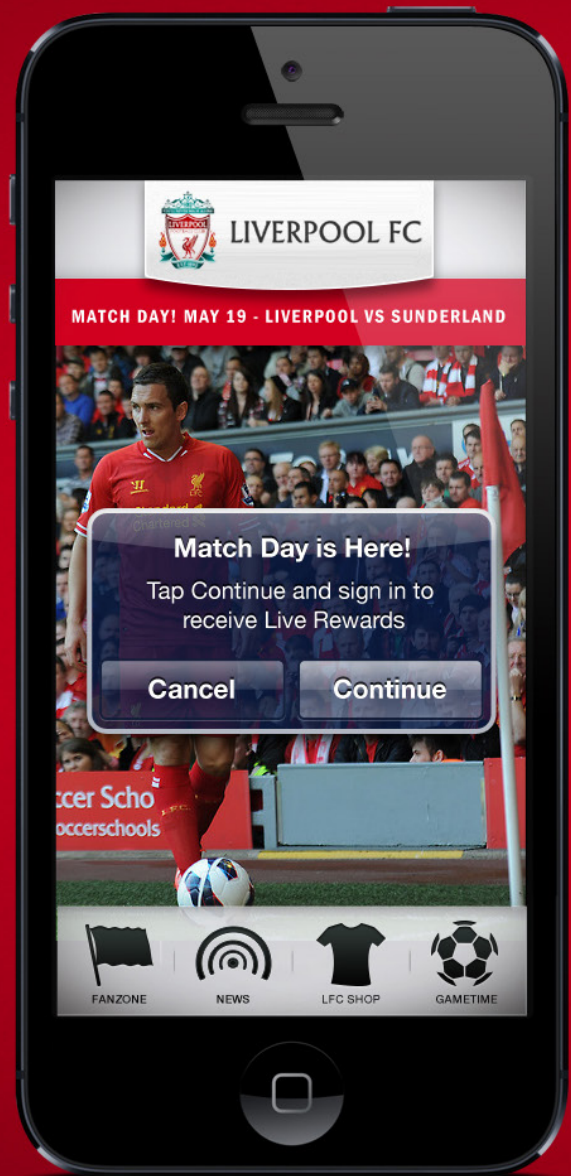

[Have a look ▶](#)

BUY

DAN

FAN AT THE GAME

Connect to game
day moments

LIVERPOOL FC

MATCH DAY! MAY 19 - LIVERPOOL VS SUNDERLAND

TRAINING KIT